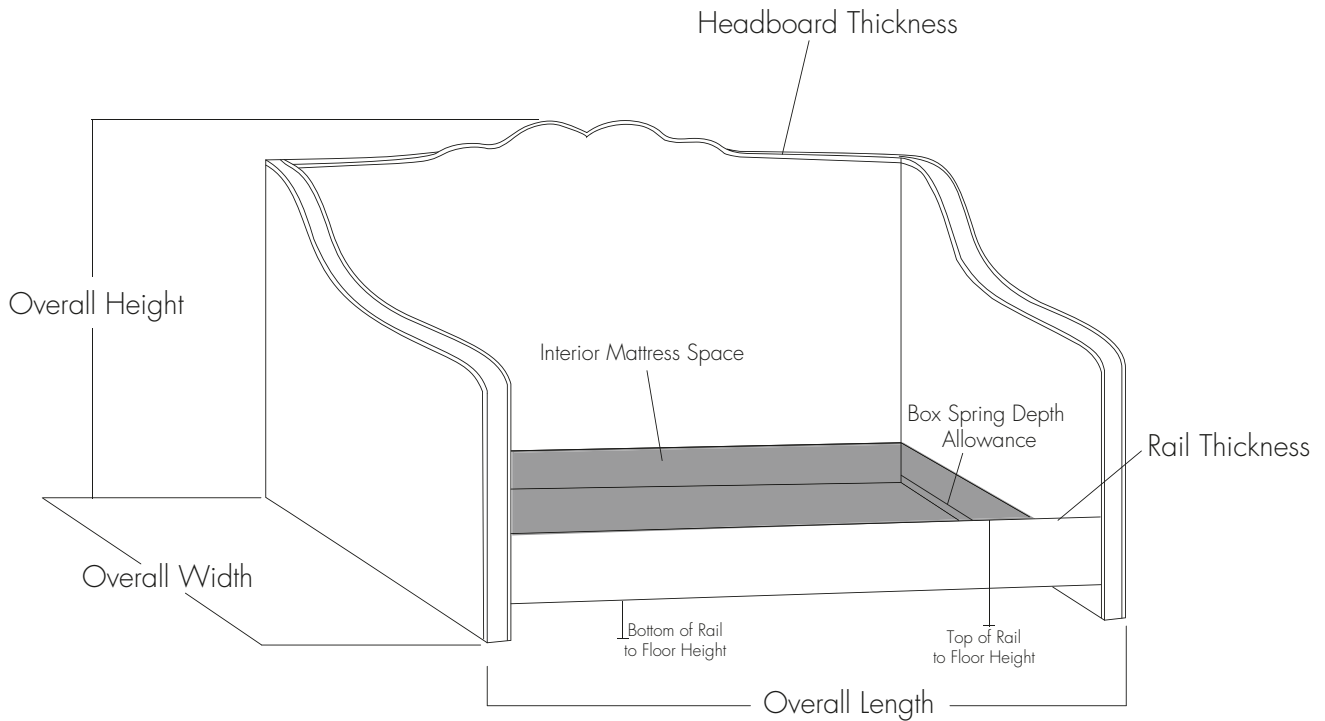

MEASUREMENT GUIDES

EASTERN ♦ ACCENTS[®]
UPHOLSTERY WORKSHOP

BED MEASUREMENTS

Style	Size	Overall Length	Overall Width	Overall Height - Standard Profile	Headboard Thickness	Top of Rail to Floor Height	
Antoinette							
	Twin	81"	43.5"	65"	2.5"	15.5"	
	Full	81"	58.5"	69"	2.5"	15.5"	
	Queen	86"	64.5"	69"	2.5"	15.5"	
	King	86"	80.5"	69"	2.5"	15.5"	
	Cal King	90"	76.5"	69"	2.5"	15.5"	
Argos							
	Twin	81"	43"	50.25"	2.5"	15.5"	
	Full	81"	58"	50.25"	2.5"	15.5"	
	Queen	86"	64"	50.25"	2.5"	15.5"	
	King	86"	80"	50.25"	2.5"	15.5"	
	Cal King	90"	76"	50.25"	2.5"	15.5"	
Arles							
	Twin	81"	43"	58"	2.5"	15.5"	
	Full	81"	58"	58"	2.5"	15.5"	
	Queen	86"	64"	58"	2.5"	15.5"	
	King	86"	80"	58"	2.5"	15.5"	
	Cal King	90"	76"	58"	2.5"	15.5"	
Carmine							
	Twin	81"	43"	56"	3"	15.5"	
	Full	81"	58"	56"	3"	15.5"	
	Queen	86"	64"	56"	3"	15.5"	
	King	86"	80"	56"	3"	15.5"	
	Cal King	90"	76"	56"	3"	15.5"	
Corrado							
Straight & Curved Wings		Twin	80"	48"	56"	2.5"	15.5"
	Full	80"	63"	56"	2.5"	15.5"	
	Queen	85"	69"	56"	2.5"	15.5"	
	King	85"	85"	56"	2.5"	15.5"	
	Cal King	89"	81"	56"	2.5"	15.5"	
Eden							
Straight & Curved Wings		Twin	81"	49"	61"	3"	15.5"
	Full	81"	64"	61"	3"	15.5"	
	Queen	86"	70"	61"	3"	15.5"	
	King	86"	86"	61"	3"	15.5"	
	Cal King	90"	82"	61"	3"	15.5"	
Edessa							
	Twin	81"	43"	50.25"	2.5"	15.5"	
	Full	81"	58"	50.25"	2.5"	15.5"	
	Queen	86"	64"	50.25"	2.5"	15.5"	
	King	86"	80"	50.25"	2.5"	15.5"	
	Cal King	90"	76"	50.25"	2.5"	15.5"	
Gannon							
Solid		Twin	83"	44"	61.5"	5"	15.5"
	Full	83"	59"	61.5"	5"	15.5"	
& Button Tufted & Channel Tufted		Queen	88"	65"	61.5"	5"	15.5"
	King	88"	81"	61.5"	5"	15.5"	
	Cal King	92"	77"	61.5"	5"	15.5"	