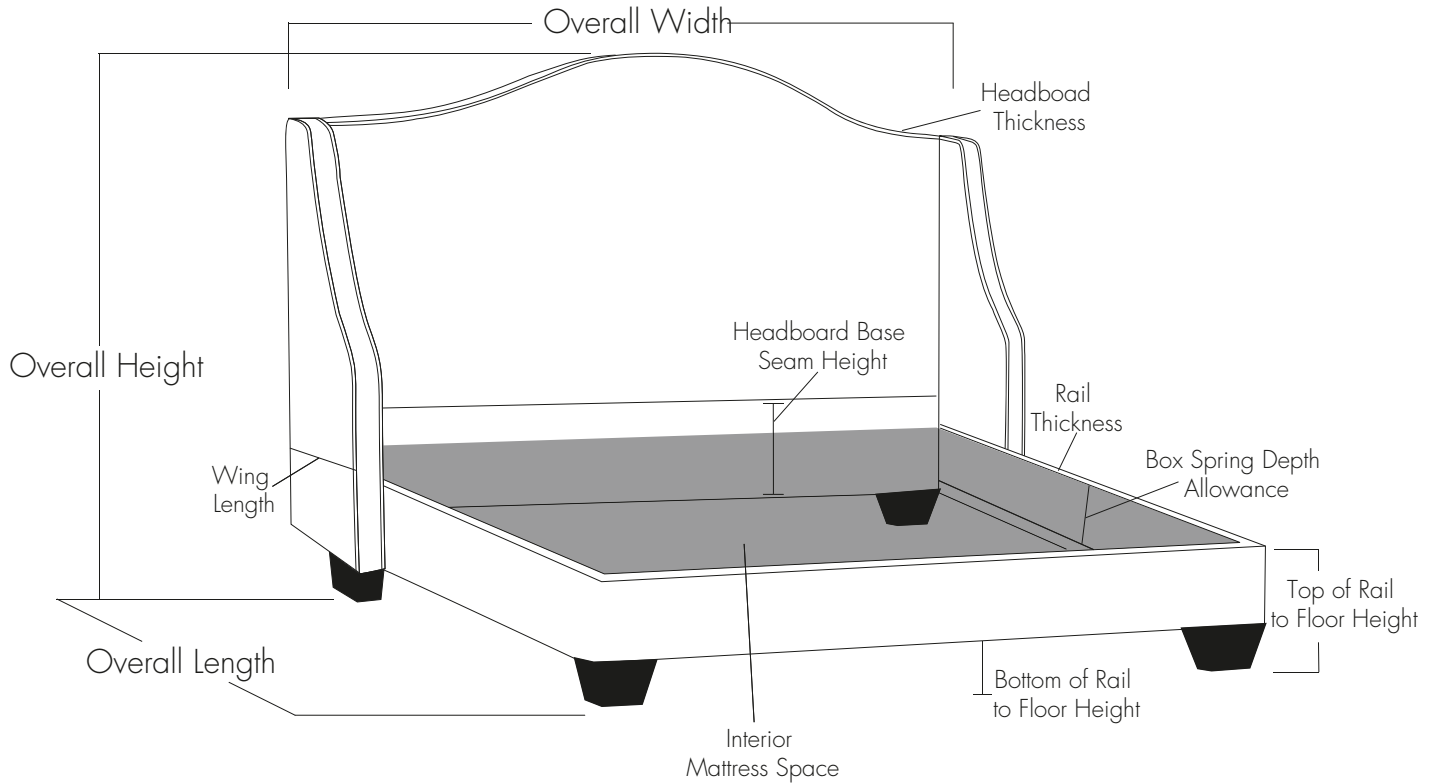

MEASUREMENT GUIDES

EASTERN ♦ ACCENTS[®]
UPHOLSTERY WORKSHOP

BED MEASUREMENTS

Style	Size	Overall Length	Overall Width	Overall Height - Standard Profile	Headboard Thickness	Top of Rail to Floor Height	
Antoinette							
	Twin	81"	43.5"	65"	2.5"	15.5"	
	Full	81"	58.5"	69"	2.5"	15.5"	
	Queen	86"	64.5"	69"	2.5"	15.5"	
	King	86"	80.5"	69"	2.5"	15.5"	
	Cal King	90"	76.5"	69"	2.5"	15.5"	
Argos							
	Twin	81"	43"	50.25"	2.5"	15.5"	
	Full	81"	58"	50.25"	2.5"	15.5"	
	Queen	86"	64"	50.25"	2.5"	15.5"	
	King	86"	80"	50.25"	2.5"	15.5"	
	Cal King	90"	76"	50.25"	2.5"	15.5"	
Arles							
	Twin	81"	43"	58"	2.5"	15.5"	
	Full	81"	58"	58"	2.5"	15.5"	
	Queen	86"	64"	58"	2.5"	15.5"	
	King	86"	80"	58"	2.5"	15.5"	
	Cal King	90"	76"	58"	2.5"	15.5"	
Carmine							
	Twin	81"	43"	56"	3"	15.5"	
	Full	81"	58"	56"	3"	15.5"	
	Queen	86"	64"	56"	3"	15.5"	
	King	86"	80"	56"	3"	15.5"	
	Cal King	90"	76"	56"	3"	15.5"	
Corrado							
Straight & Curved Wings		Twin	80"	48"	56"	2.5"	15.5"
	Full	80"	63"	56"	2.5"	15.5"	
	Queen	85"	69"	56"	2.5"	15.5"	
	King	85"	85"	56"	2.5"	15.5"	
	Cal King	89"	81"	56"	2.5"	15.5"	
Eden							
Straight & Curved Wings		Twin	81"	49"	61"	3"	15.5"
	Full	81"	64"	61"	3"	15.5"	
	Queen	86"	70"	61"	3"	15.5"	
	King	86"	86"	61"	3"	15.5"	
	Cal King	90"	82"	61"	3"	15.5"	
Edessa							
	Twin	81"	43"	50.25"	2.5"	15.5"	
	Full	81"	58"	50.25"	2.5"	15.5"	
	Queen	86"	64"	50.25"	2.5"	15.5"	
	King	86"	80"	50.25"	2.5"	15.5"	
	Cal King	90"	76"	50.25"	2.5"	15.5"	
Gannon							
Solid		Twin	83"	44"	61.5"	5"	15.5"
	Full	83"	59"	61.5"	5"	15.5"	
& Button Tufted & Channel Tufted		Queen	88"	65"	61.5"	5"	15.5"
	King	88"	81"	61.5"	5"	15.5"	
	Cal King	92"	77"	61.5"	5"	15.5"	